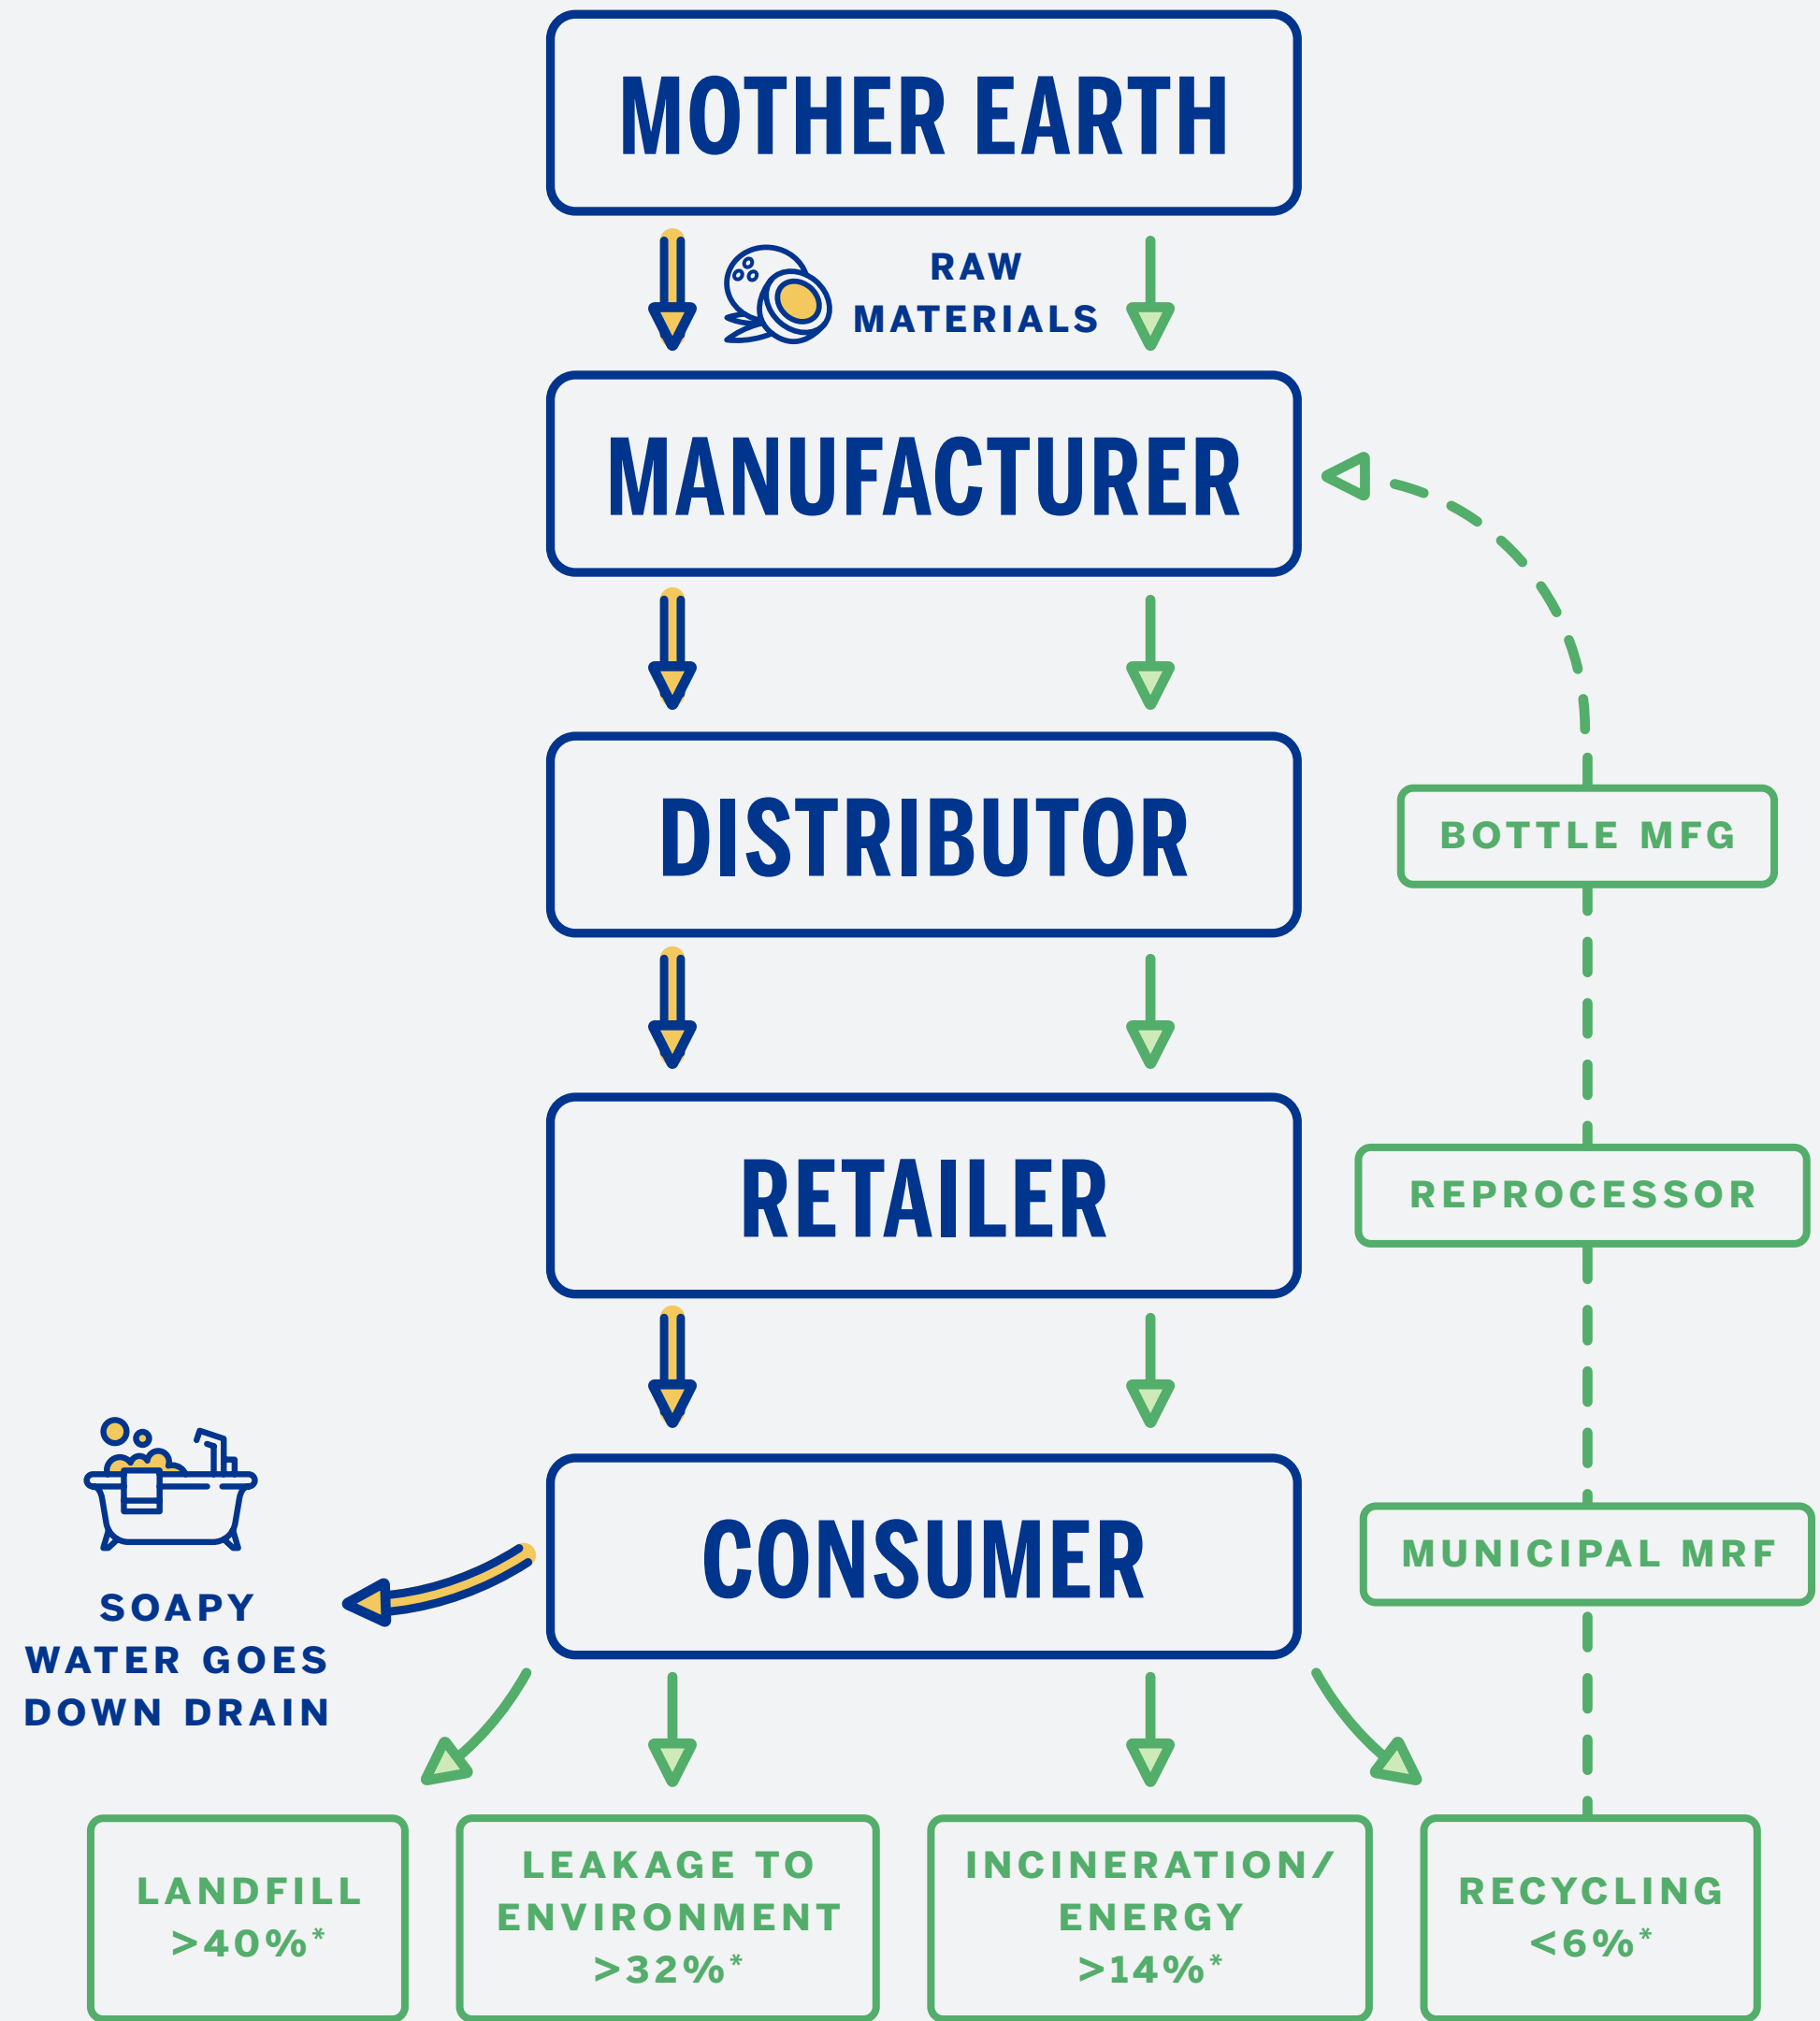

# LINEAR SOAP DELIVERY

NOT THE BEST SOLUTION TO PLASTIC POLLUTION

Source: Greenpeace GPUS Report and Ellen MacArthur Foundation Report

# CIRCULAR SOAP DELIVERY

REUSE PACKAGING AT EVERY STEP, NO SINGLE USE!